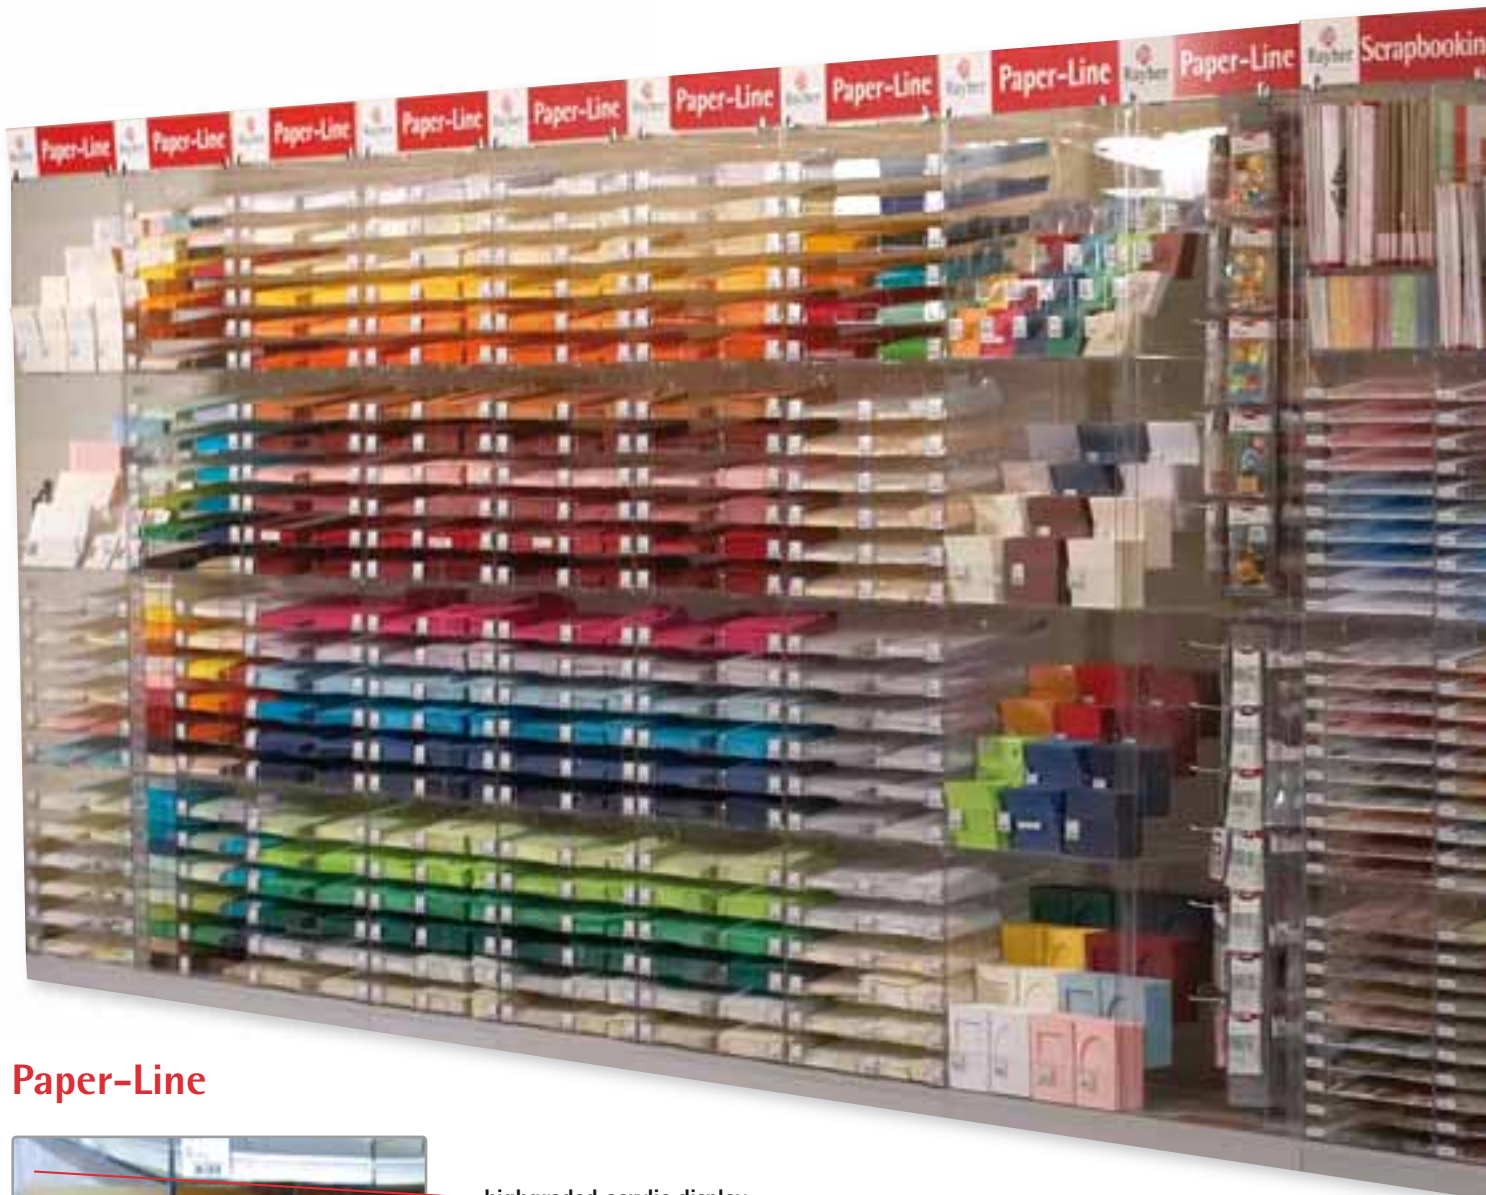

Supplier of the full product range

You receive everything from us one-stop:

Our range goes from standard material, via paints, paper and scrapbooking to jewellery and books. We are a competent partner for all creative assortments. To advise you individually is a matter of course for us. For a sales solution which is adapted to your special needs.

PAPER-LINE

Paper-Line

highgraded acrylic display

EAN-Code, Item-No., measure of the papers

Price field for the advised selling-price

Through the slight incline of the shelves, it is easier to take out the sheets

Competence in paper

Flexible, up-to-date, handy: With the revised and newly enlarged paper collection Paperline, the trendy assortment of Scrapbooking papers and a flexible and attractive presentation of goods Rayher Hobby offers the ideal solution for papers for the specialized trade.

Paper-Line + Scrapbooking

Clearly arranged
A clear view onto the designs of the papers due to angular shelves.

Scrapbooking

Especially handy
You will receive with all papers the suitable article tags so that it's easy to change placement of the stand.